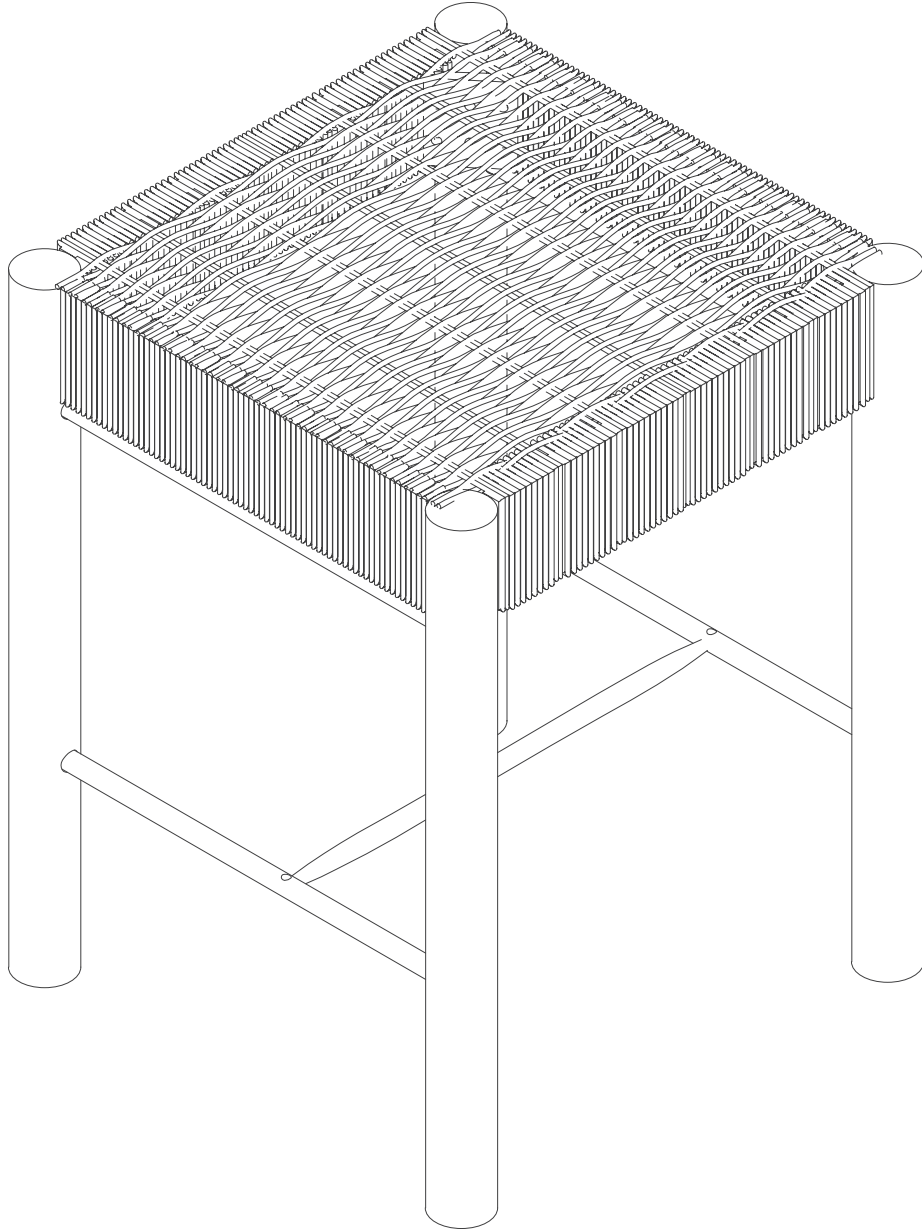

# Abano Stool 1501150

---

A  
X  
8

Φ6x50mm

B  
X  
2

Φ4x 12mm

C  
X  
8

Φ17x1mm

D

E  
X  
4

Φ25x3mm

1 X 2

465x420x35 mm

2

Φ18x398 mm

3

410x410x60 mm

1.

2.

3.

4.