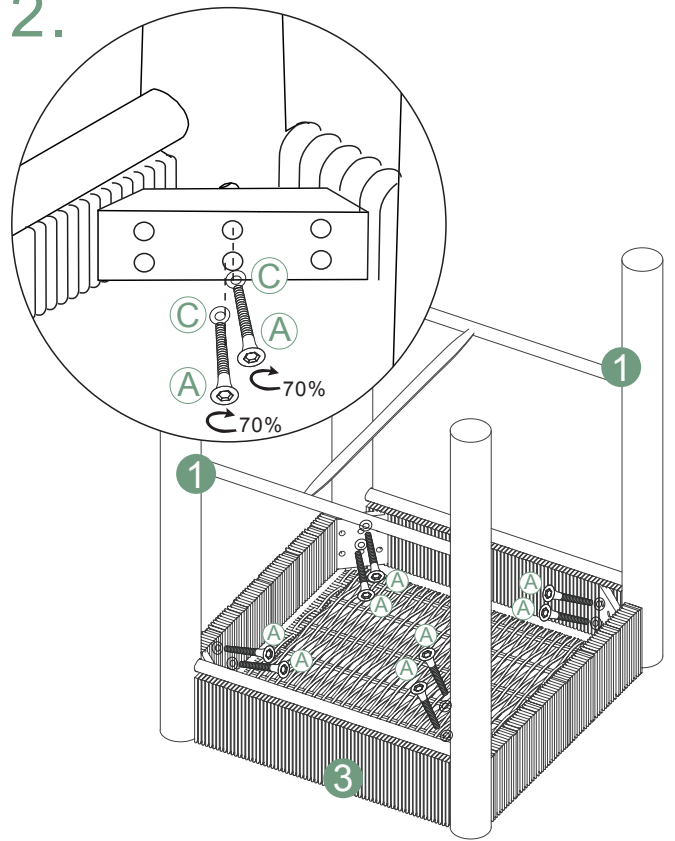

# Abano Stool 1501150

---

A  
X  
8

Φ6x50mm

B  
X  
2

Φ4x 12mm

C  
X  
8

Φ17x1mm

D

E  
X  
4

Φ25x3mm

1 X 2

465x420x35 mm

2

Φ18x398 mm

3

410x410x60 mm

1.

2.

3.

4.