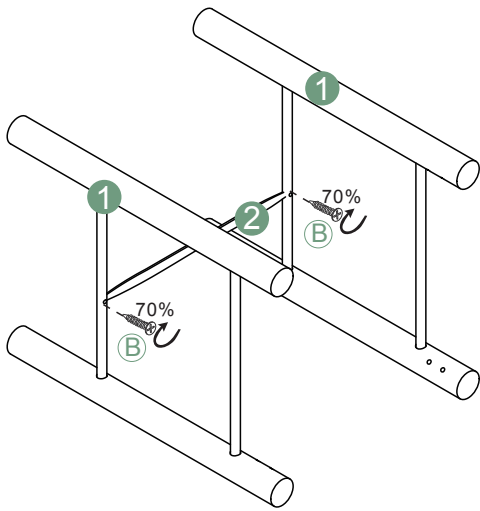

# Abano Stool 1501150

---

A  
X  
8

Φ6x50mm

B  
X  
2

Φ4x 12mm

C  
X  
8

Φ17x1mm

D

E  
X  
4

Φ25x3mm

1 X 2

465x420x35 mm

2

Φ18x398 mm

3

410x410x60 mm

1.

2.

3.

4.